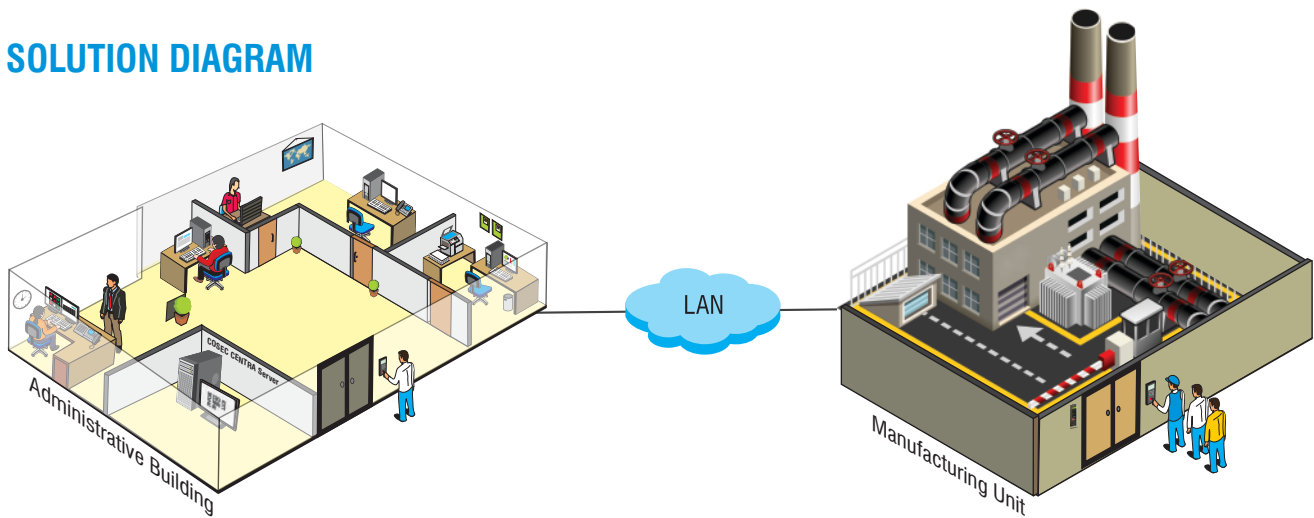

CHALLENGES

JK Tyres have its biggest manufacturing setup in Mysore. The premise consists of a manufacturing unit as well as the administrative department. Since the plant runs 24x7 and there are numerous shifts of workers, they found it difficult to manage multiple shifts manually. Managing visitors was also a problem for a company. So, they required a software, which helped them keep a record of visitors on time-to-time basis. Creating a visitor's identity in the form of visitor pass and generating reports of visitors on a monthly basis was a tiresome process. JK Tyres was looking for a vendor who could offer them a complete solution related to Time-Attendance and Visitor Management.

SOLUTION OFFERED

Matrix offered a Time-Attendance solution, which centrally handles multiple shifts of workers and employees. Numerous shifts were created to manage Time-Attendance of over 500+ workers. Moreover, we provided Employee Self Service, which helps an employee view day-to-day attendance, apply for leave/tour, etc. JK Tyres further required a record of visitors so we delivered Visitor Management software, which helped them create a visitor pass, fetch visitor records and generate reports of the same.

SOLUTION DIAGRAM

RESULTS

- Reduction in Cumbersome HR tasks
- Automatic Maintenance of Visitor Records on Day-to-Day basis
- 40% Increase in Productivity of Employees and Workers

THE PRODUCTS

Product	Quantity	Description
COSEC VEGA FAX	13+	Fingerprint and Card based Door Controller with Touchscreen, IP65, Wi-Fi and 3G/4G Connectivity Option
COSEC PATH RDFM	13+	Fingerprint and Card based Exit Reader with Ip65
COSEC CENTRA ME	1	Application Server Platform with 500 Users and Expandable up to 1,000 Users for Basic Access Control and Raw Event Data
COSEC ME TAM	1	Time-Attendance Software Module for COSEC CENTRA ME Users
COSEC ME ESS	1	Employee Self Service Software Module for COSEC CENTRA ME Users
COSEC ME VMM	1	Visitor Management Software Module for COSEC CENTRA ME Users