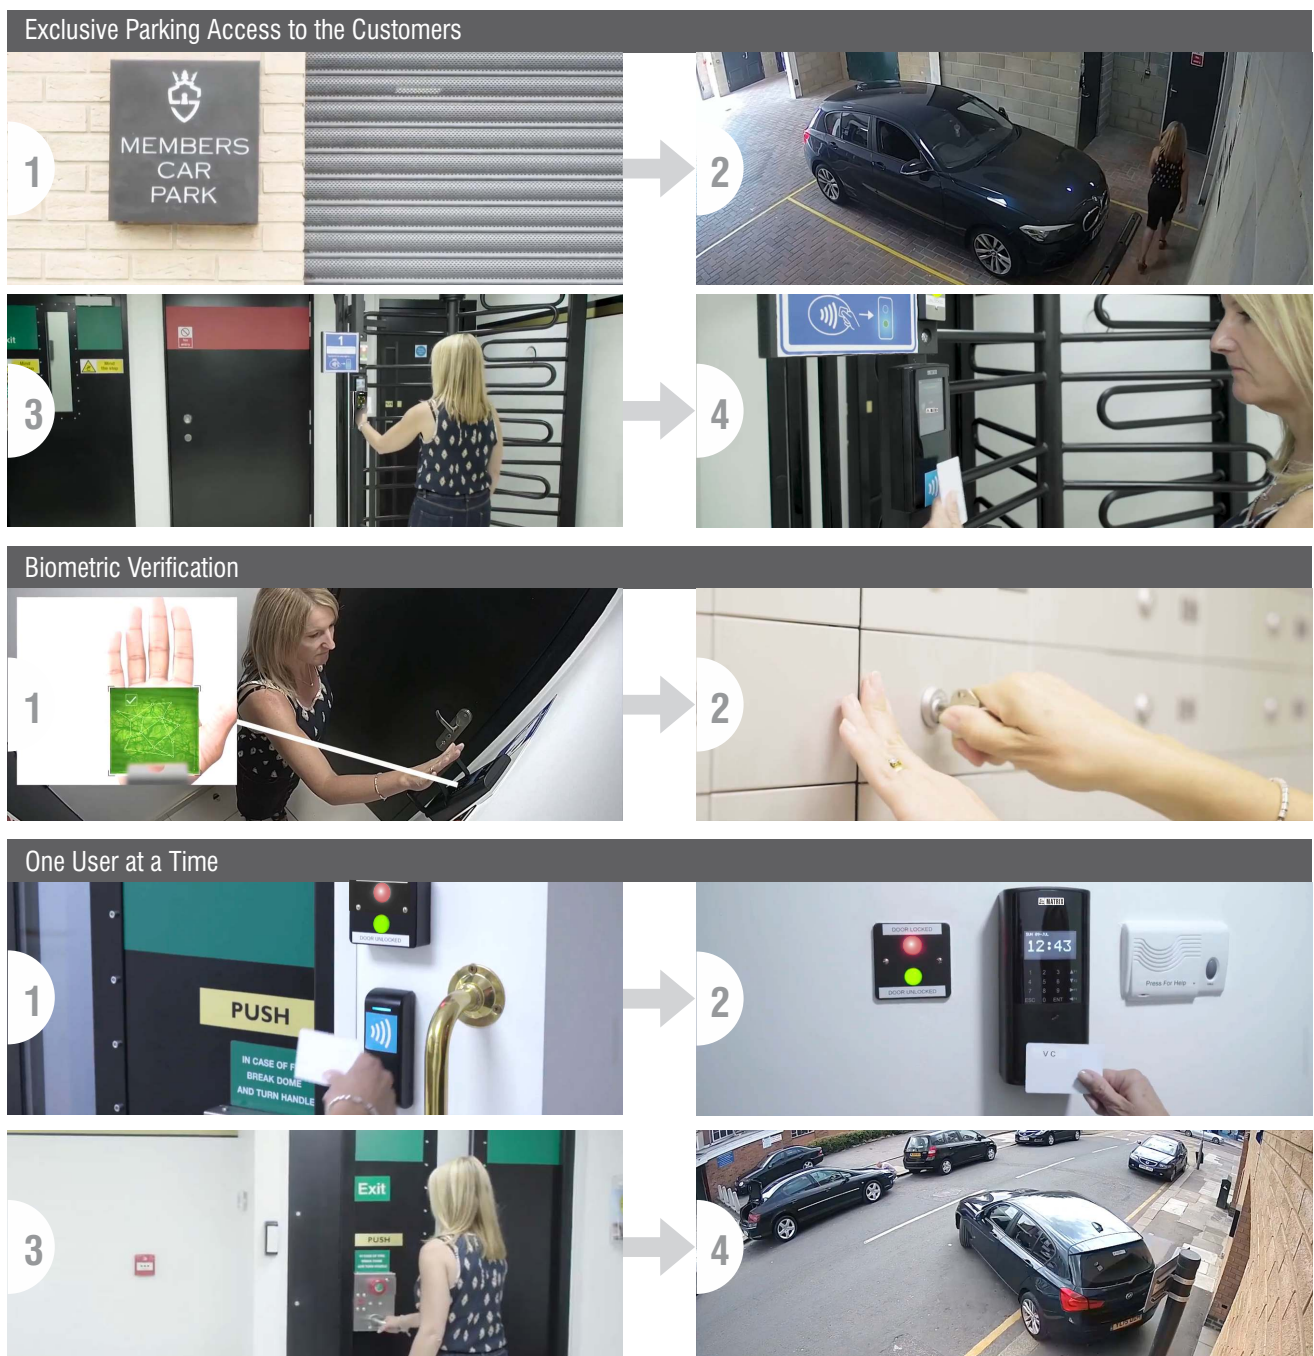

Applications: Advanced Access Control Solution with Palm Vein based Biometric Controllers

SOLUTION:

Matrix solved these challenges by providing Site Controller, Premium Door Controller, Unique Palm Vein Reader, RFID readers and a 2-Door Weigand Controller for fulfilling advanced access control needs. Matrix Access Control solution helps boost security through access control barriers and door controllers. The offered solution is designed to address security concerns in a professional and systematic method without compromising hospitality and productivity. It allows enrolling visitor's Fingerprint/Palm Vein Reader/RFID Card to provide the visitor with access to the restricted area as per below criteria:

2-Person Rule:

User-based Access Control that requires at least two authorized people for access

Anti-Pass Back:

Restricts the user to enter a secured area for the second time without leaving the area for the first time

Route based Access:

Allows access through the authorised route only

Access control Feature:

Time zone wise Access Control for Visitors and Staff

SOLUTION DIAGRAM:

RESULTS:

- Peace of Mind
- Seamless Experience
- Increase the Productivity of Staff
- Quick Actions on Exceptions
- Multi-layer Authentication
- Boost Customer Satisfaction

PRODUCTS AND SOLUTIONS OFFERED:

- COSEC VEGA CAX integrated with turnstile
 - Card-based Door Controller
- COSEC PVR DOOR CONTROLLER
 - Palm Vein Door Controller
- COSEC PANEL LITE
 - Site Controller
- COSEC PATH Series
 - Fingerprint and RFID Door Controllers
- COSEC ARC DC100P
 - 2-Door Controller